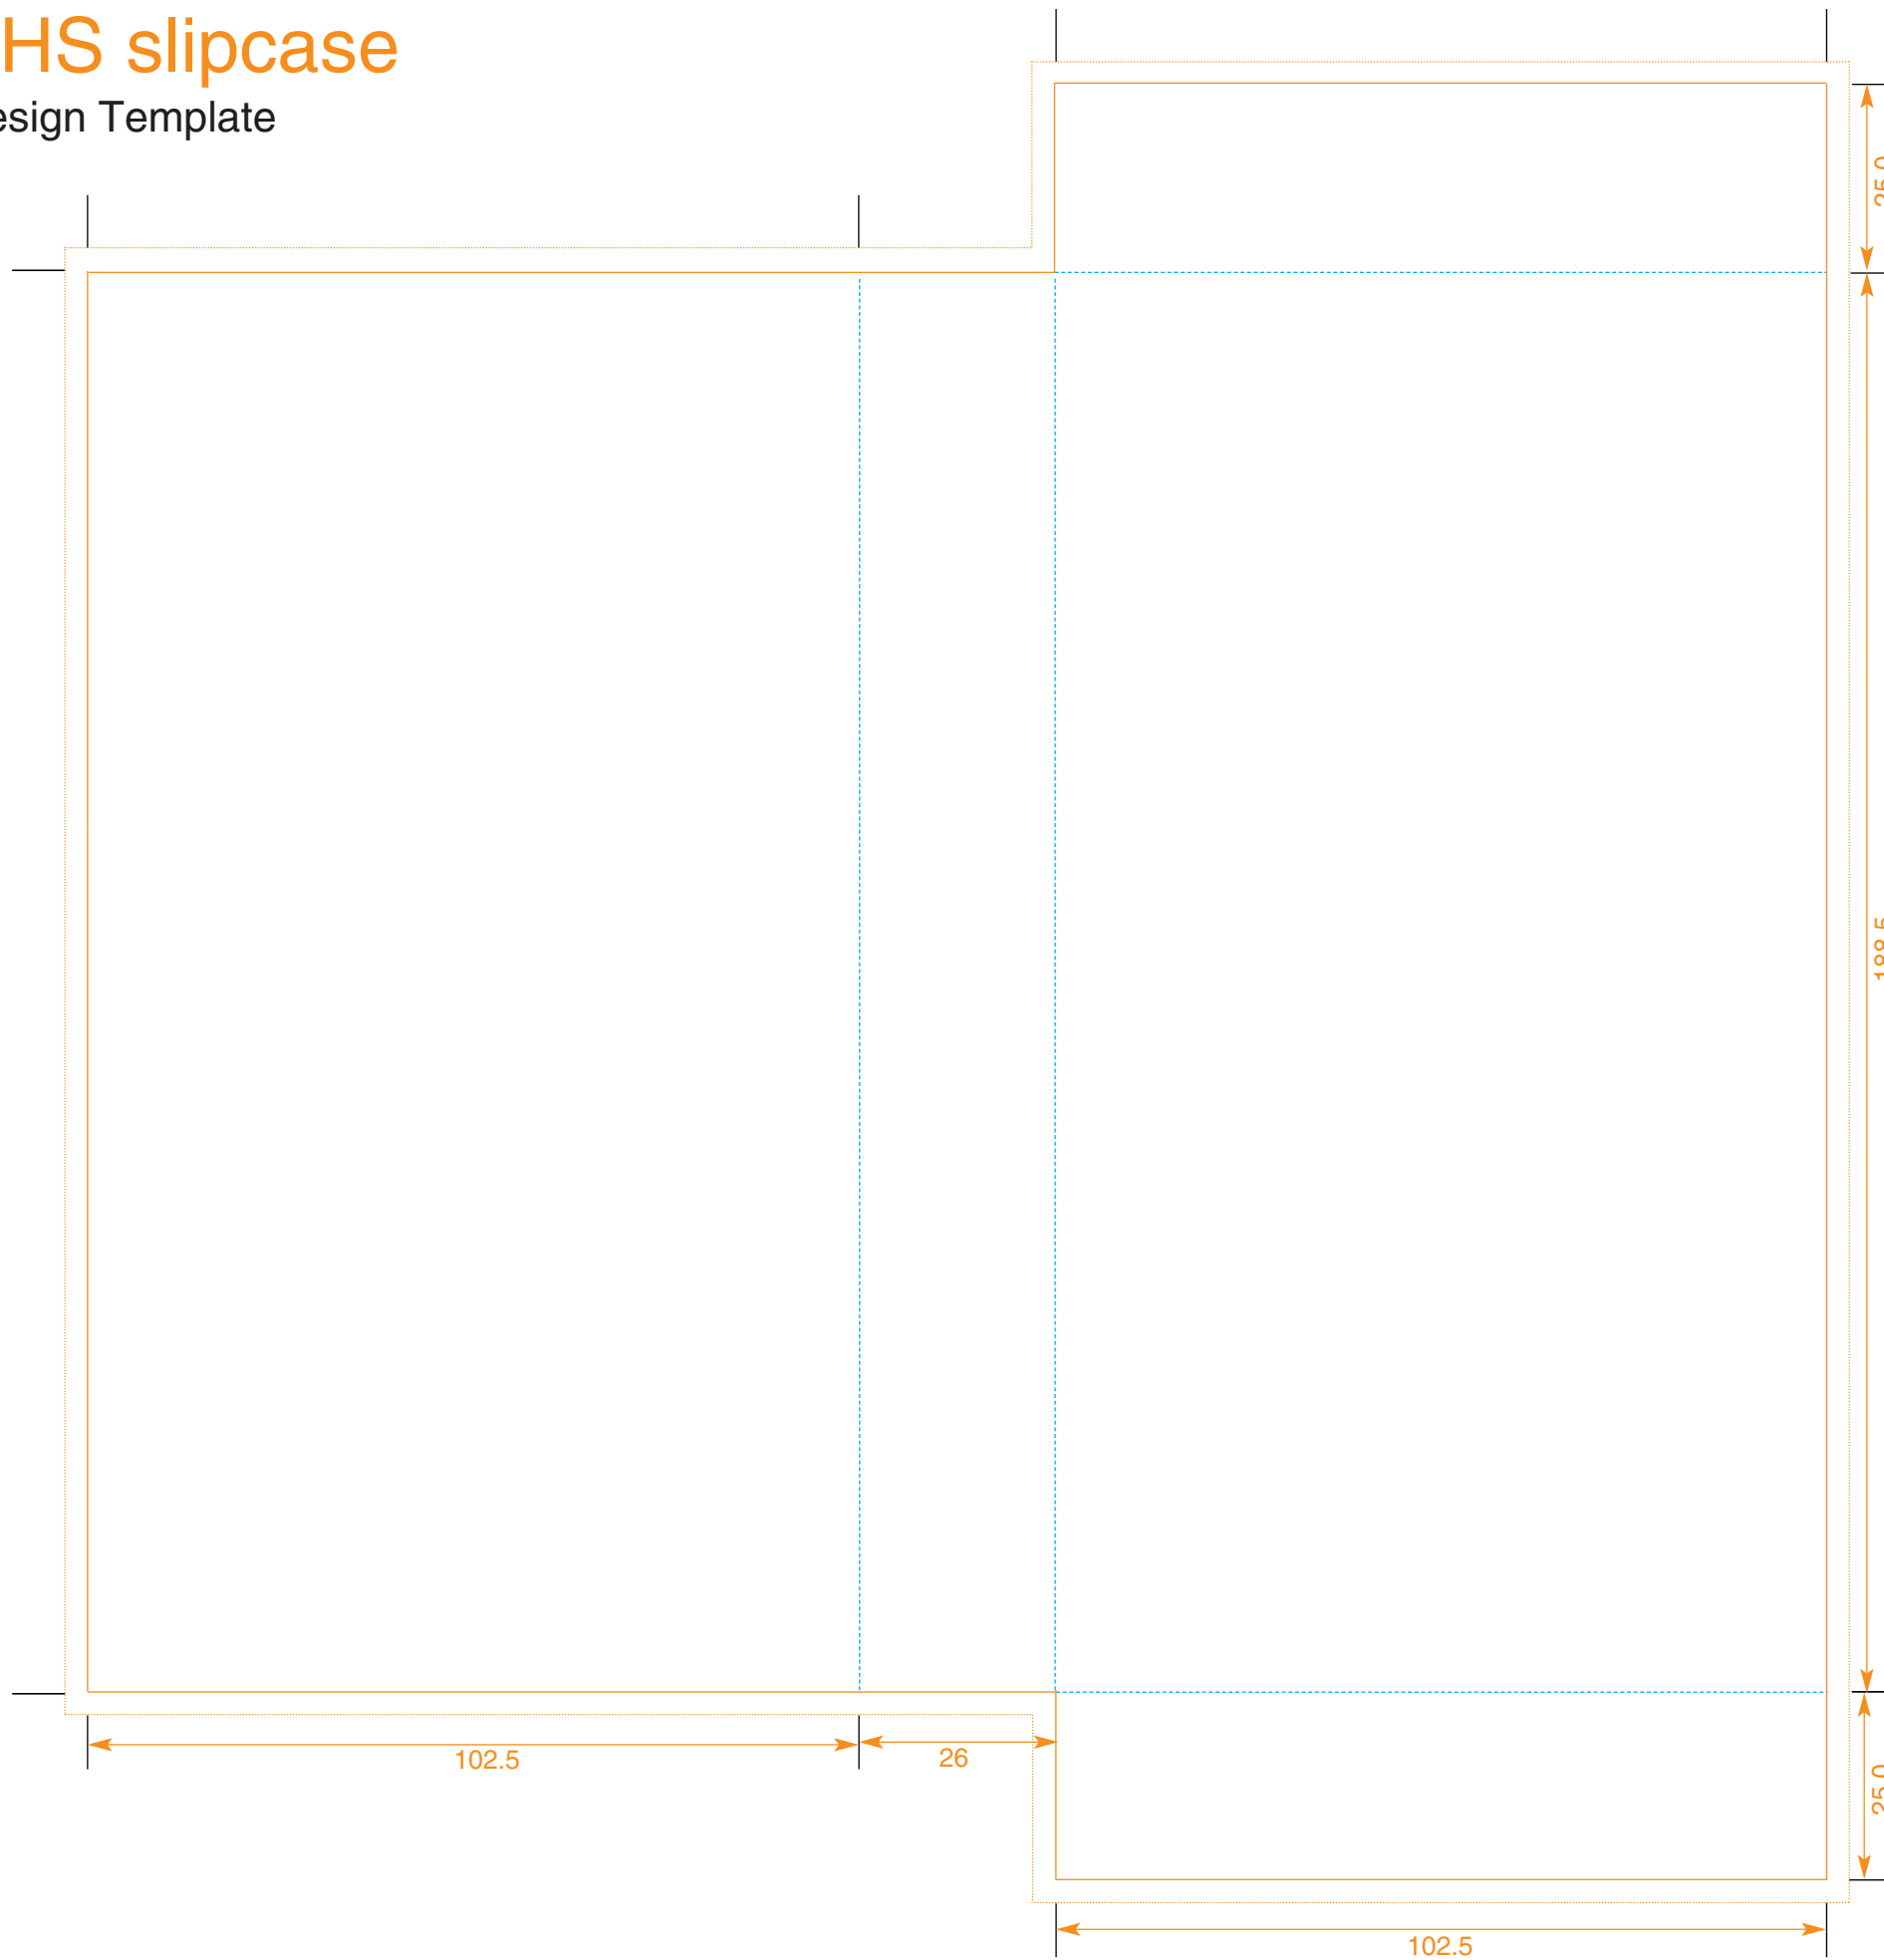

300 series library case inlay

Design Template

----- Fold
——— Trim
..... Bleed

400 series library case inlay

Design Template

- Fold
- _____ Trim
- Bleed

VHS front label

Design Template

VHS slipcase

Design Template

- Fold
- _____ Trim
- Bleed