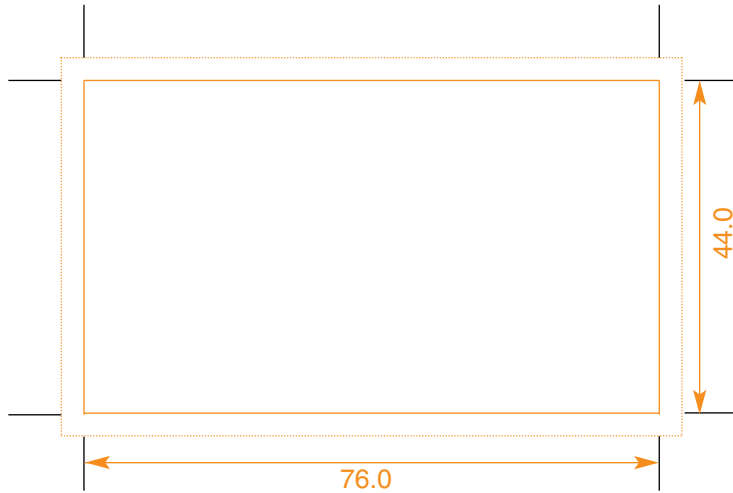

300 series library case inlay

Design Template

----- Fold
——— Trim
..... Bleed

400 series library case inlay

Design Template

- Fold
- _____ Trim
- Bleed

VHS front label

Design Template